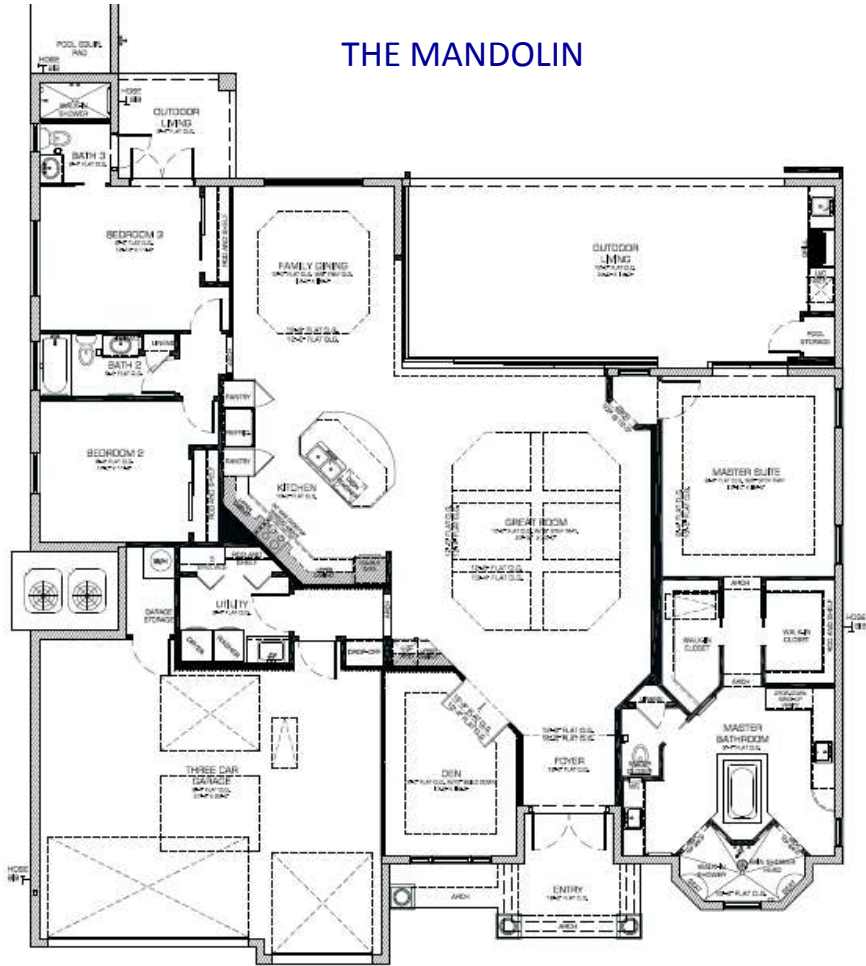

Team Aubuchon Is Proud To Announce Our Newest Florida Floor Plan:

THE MANDOLIN

FEATURES

- Spacious great room for entertaining more guests.
Expansive home office can accommodate two work/study areas.
Contemporary and elegant front entry.
Super-sized outdoor living area, perfect for parties and holidays.
Cutting edge kitchen design features the ultimate prep entertaining space.
Spa styled master bath combines luxury with tranquility.
Oversized garage to allow for more storage.

This home is 2540 square feet under air, with 5 elevations from which to choose. If you'd like to learn more about the Madolin, or how we can help you build your dram home, contact me to get started..